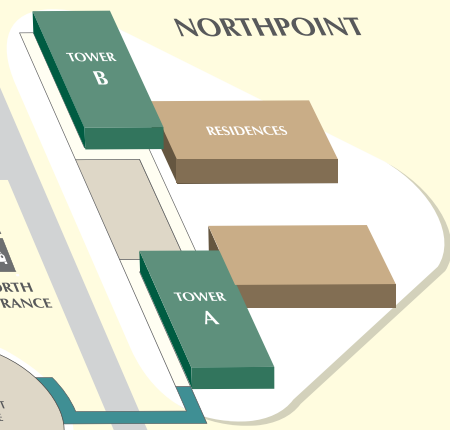

ABDULLAH HUKUM STATION

KTM : TG. MALIM - PEL. KLANG ROUTE

LRT : KELANA JAYA LINE

KL ECO CITY

THE GARDENS MALL

- OFFICES
- RETAIL
- HOTEL / RESIDENCES
- 1ST FLOOR PEDESTRIAN BRIDGE

- BUS
- TAXI
- TOILET
- LIFT
- ESCALATOR
- INFORMATION COUNTER / CONCIERGE DESK

MID VALLEY MEGAMALL