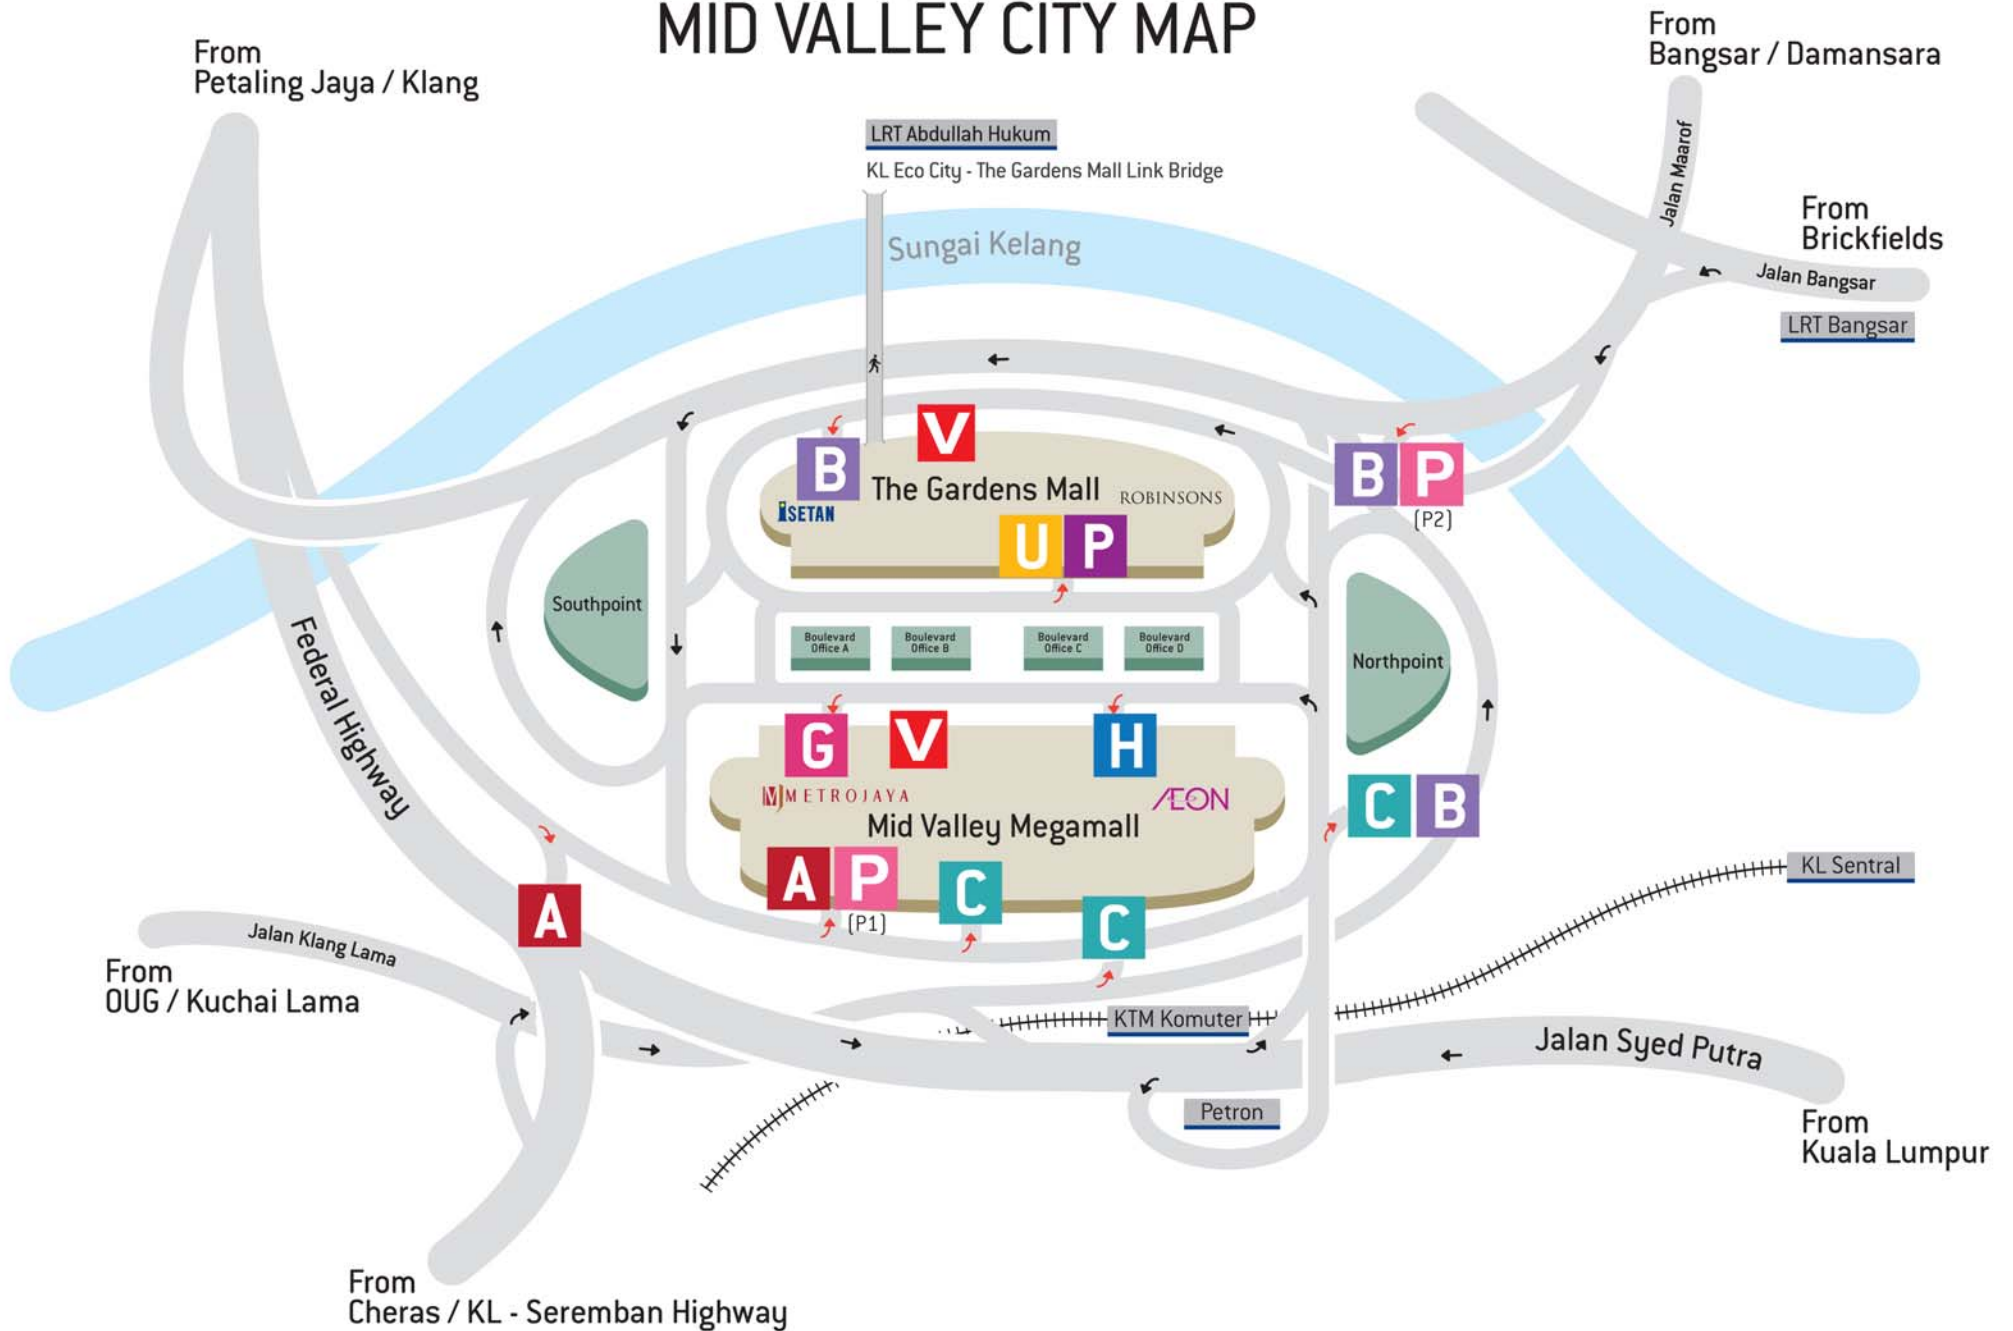

MID VALLEY CITY MAP

A
B
C Entrance to Car Park by Zone

G
H
P
U Entrance for Season Pass

V Valet Parking

P Ladies Parking